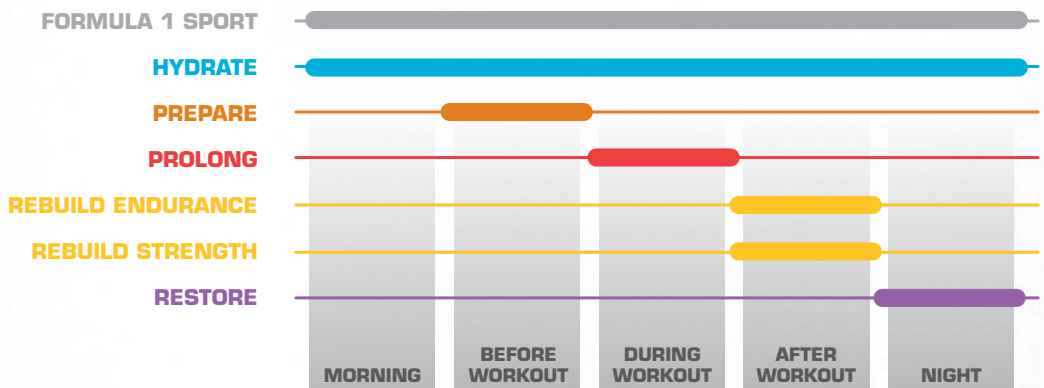

Gain the Competitive Advantage

Achieve the ultimate in sports nutrition.

At Herbalife, we understand that being an athlete is a lifestyle – one that requires dynamic nutrition for your day-to-day needs. Herbalife24 is a performance nutrition line that can be customized based on your specific training schedule. Take training, performance and recovery to the next level with the first nutrition line for the 24-Hour Athlete™.

NUTRITION FOR THE
24-HOUR ATHLETE™

You can customize products based on your specific sport, training, recovery and competitive needs.

Formula 1 Sport

Healthy meal for athletes

- Milk protein supports lean muscle mass.
- Carbohydrate blend provides immediate and sustained energy.
- L-glutamine supports muscle growth and immune function.
- Antioxidant protection.

Creamy Vanilla #1412

Hydrate

Advanced hydration with bioavailable electrolytes

- Hydration anytime, for anyone.
- High in the antioxidant Vitamin C.
- Less than 15 calories.
- Only 1 g of sugar.

Tangerine Citrus #1413